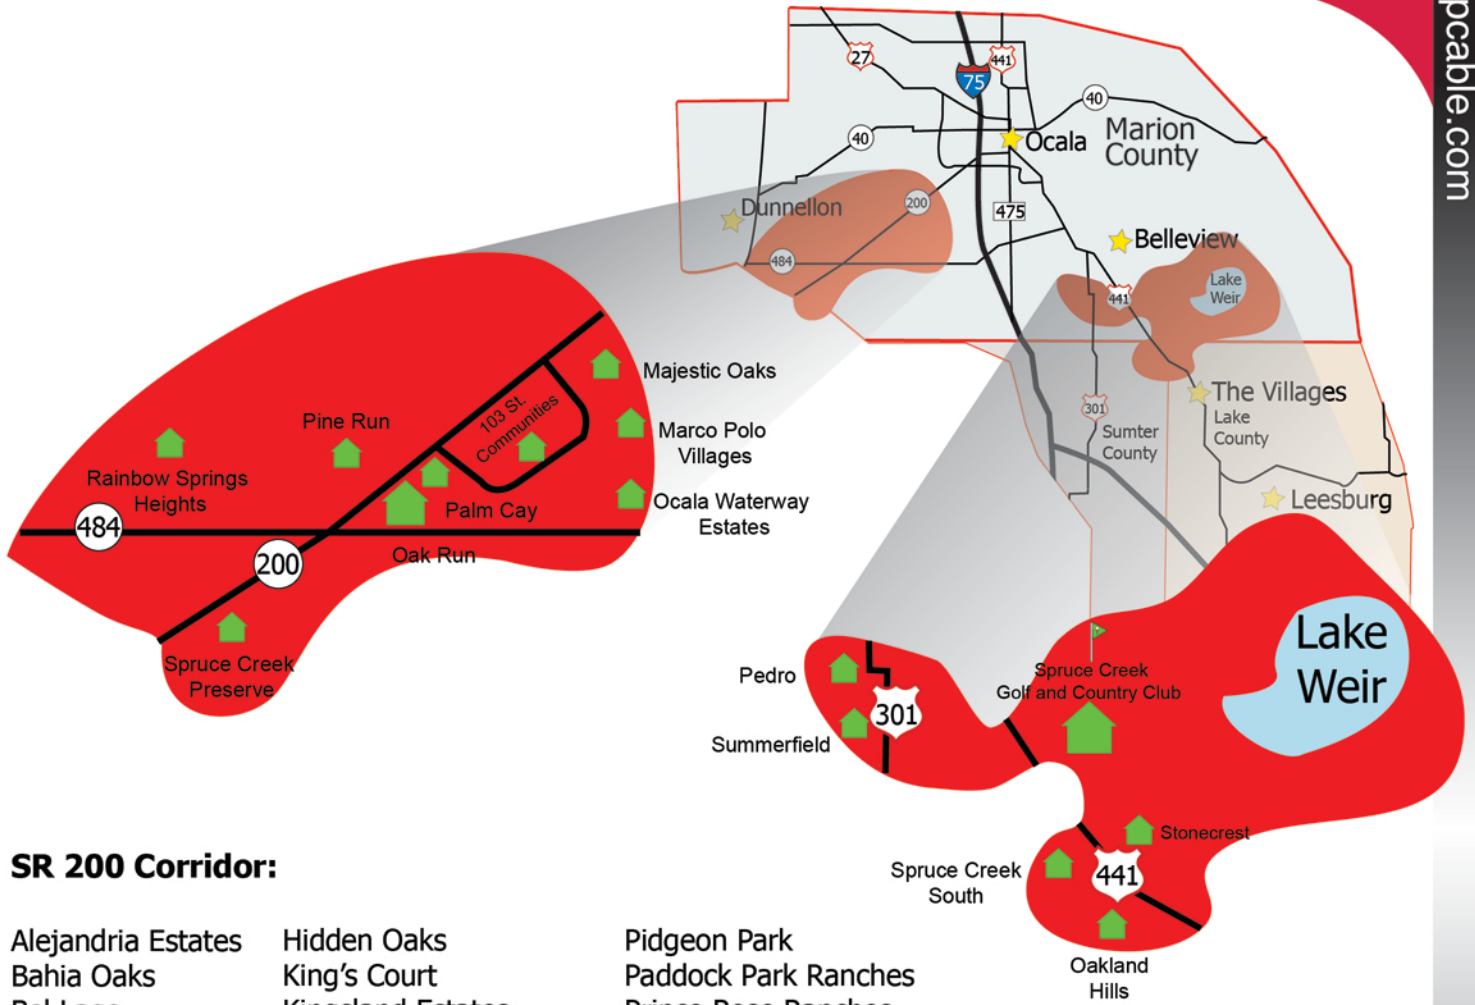

SAPP Advertising Coverage Map

sappcable.com

SR 200 Corridor:

- | | |
|--------------------|------------------------|
| Alejandria Estates | Hidden Oaks |
| Bahia Oaks | King's Court |
| Bel Lago | Kingsland Estates |
| Bradford Farms | Majestic Oaks |
| Country Meadows | Marco Polo Village |
| Countyside Farms | Meadow Glen |
| Eagle Pass | Mocking Bird Apts. |
| Emerald Point | Oak Creek Village |
| Florida Highlands | Oak Crest |
| Florida Club Ext. | Oak Run |
| Forest Glen | Oak Trace |
| Fox Run Estates | Ocala Horse Complex |
| Fairfield Village | Ocala Waterway Estates |
| Glen Manor | Palm Cay |
| Hidden Lakes | Pine Run |

Zip Codes:

- | | |
|-------|-------|
| 34432 | 34480 |
| 34433 | 34481 |
| 34473 | |
| 34474 | |
| 34476 | |
| 34479 | |

- Pidgeon Park
- Paddock Park Ranches
- Prince Rose Ranches
- Rainbow Springs Heights
- Rock Hollow
- Spruce Creek Preserve
- Sunshine Gardens
- Whispering Pines
- Wing Spread Farms
- Sandy Pines
- Spruce Creek North
- Sun Valley
- Turning Pointe

S. HWY 441 / US 27:

- Bridle Trail Estates
- Oakland Hills
- Spruce Creek Golf & Country Club
- Spruce Creek South
- Stonecrest
- Pedro
- Summerfield

Zip Codes:

- 32158
- 32159
- 32195
- 34420
- 34491
- 34492